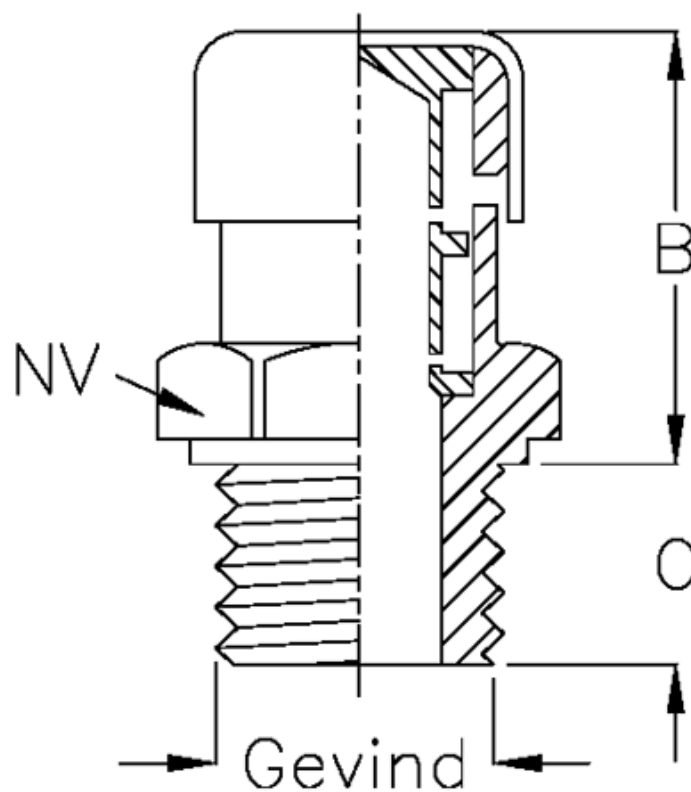

Article number: 21301243

Description: Breather plug w/labyrinth
Type 30A M22x1,5

Measures

B = 21

C = 10

NV = 27

Thread = M22x1,5